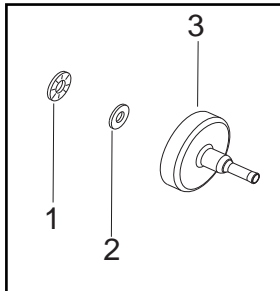

Parts List No. 545192135		Husqvarna® PARTS LIST	MODEL 128LDX (US/CAN)	
Date 5/11/12	Replaces 545192135 - 1/26/12		NOTE : Illustration may differ from actual model due to design changes.	Page: 4

***** Service Reference *****

Note : Due to product improvements, your unit may have a different clutch drum assembly.
Please refer to the serial number on your unit and order the parts below.

Serial Number - 2011-350N and lower, please use the following parts:
Ref.# 1 - 545173401 - Thrust Bearing
Ref.# 2 - 530016420 - Thrust Washer
Ref.# 3 - 530150039 - Assy. - Clutch Drum