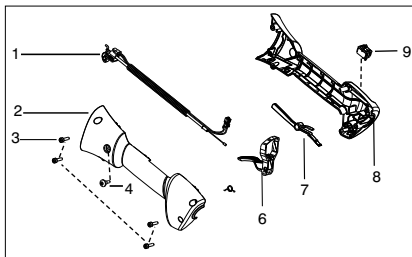

Parts List No. 545192135		Husqvarna® PARTS LIST	MODEL 128LDX (US/CAN)	
Date 5/11/12	Replaces 545192135 - 1/26/12		NOTE : Illustration may differ from actual model due to design changes.	Page: 3

***** **Service Reference** *****

Note : Due to product improvements, your unit may have a different throttle housing assembly.
Please refer to the serial number on your unit and order the parts below.

Serial Number - 2010-72N and lower, please use the following parts:

- Ref.# 1 - 545125301 - Assy-Cable/Wire Harness
- Ref.# 2 - 545062001 - Housing-throttle (RH)
- Ref.# 3 - 530016448 - Screw
- Ref.# 4 - 530016449 - Screw
- Ref.# 6 - 545066001 - Trigger
- Ref.# 7 - 530059804 - Lockout - Throttle
- Ref.# 8 - 545045601 - Spring - Lockout
- Ref.# 9 - 545067001 - Housing-throttle (LH)
- Ref.#10- 545030601 - Kit - Switch

Serial Number - 2010-73N and higher, please use the following parts:

- Ref.# 1 - 576139401 - Assy. - Cable/Wire Harness
- Ref.# 2 - 545223001 - Housing-throttle (RH)
- Ref.# 3 - 530016449 - Screw
- Ref.# 4 - 530015805 - Screw
- Ref.# 6 - 574355301 - Trigger
- Ref.# 7 - 574355401 - Lockout - Throttle
- Ref.# 8 - 545223201 - Housing-throttle (LH)
- Ref.# 9 - 545049309 - Switch

***** **Service Reference** *****

Note : Due to product improvements, your unit may have a different fan housing assembly.
Please refer to the serial number on your unit and order the parts below.

Serial Number - 2010-72N and lower, please use the following parts:

- Ref.# 49 - 530016469 - Screw
- Ref.# 50 - 530016470 - Screw
- Ref.# 52 - 545017501 - Assy. - Fan Housing

Serial Number - 2010-73N and higher, please use the following parts:

- Ref.# 49 - 530015805 - Screw
- Ref.# 50 - 530015774 - Screw
- Ref.# 53- 545205201 - Assy. - Fan Housing