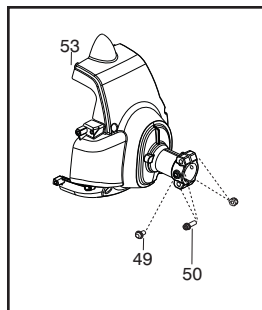

Serial Number - 2010-73N and higher, please use the following parts:

- Ref.# 49 - 530015805 - Screw
- Ref.# 50 - 530015774 - Screw
- Ref.# 53- 545205201 - Assy. - Fan Housing