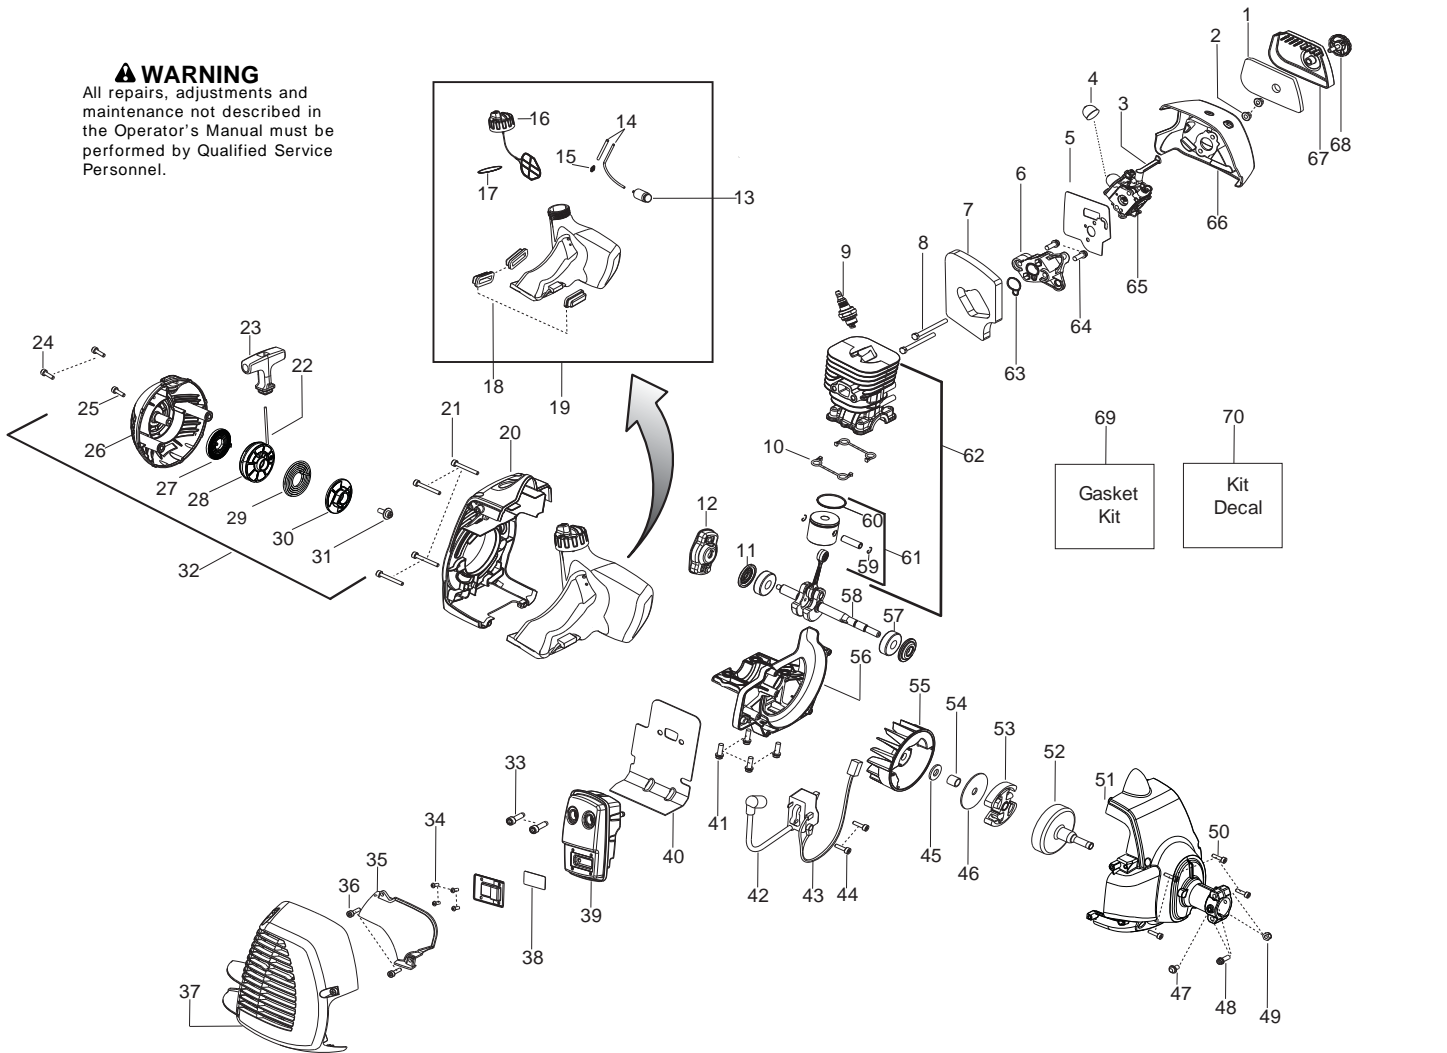

Parts List No. 545192135		Husqvarna® PARTS LIST	MODEL 128LDX (US/CAN)	
Date 5/11/12	Replaces 545192135 - 1/26/12		NOTE : Illustration may differ from actual model due to design changes.	Page: 2

⚠ WARNING

All repairs, adjustments and maintenance not described in the Operator's Manual must be performed by Qualified Service Personnel.

Ref.	Part No.	Description	Ref.	Part No.	Description	Ref.	Part No.	Description
1.	530150253	Filter	26.	525455501	Hsg.-Starter	47.	★★★★★	Screw
2.	530016101	Nut-Carb. Screw	27.	545008087	Kit-Spring	48.	★★★★★	Screw
3.	530057844	Lever - Choke	28.	579066801	Kit-Starter Pulley	49.	530015768	Nut
4.	530058709	Bulb-Purge	29.	578465101	Spring - Driver	50.	530016456	Screw
5.	545008086	Kit-Carb. Gasket (Incl. 7,63)	30.	579366201	Pulley-Driver	51.	★★★★★	Assy-Fan Housing
6.	530035596	Adaptor-Carb.	31.	530016468	Screw	52.	★★★★★	Assy-Clutch Drum
7.	----	Foam-Gasket (Ref.#5,69)	32.	579063101	Assy-Starter Hsg. (Incl. 22,23, 25-31)	53.	530055122	Assy-Clutch
8.	530016400	Bolt	33.	530058982	Bolt-Muffler	54.	530057852	Spacer
9.	952030201	Plug-Spark (RCJ-8Y)	34.	530015241	Screw	55.	530039242	Flywheel
10.	----	Seal-Cylinder (Ref.#69)	35.	530150440	Shield-Heat	56.	545195601	Crankcase-Cast
11.	----	Seal-Crankshaft (Ref.#69)	36.	530016449	Screw	57.	545013401	Bearing
12.	503873305	Assy-Starter Pawl	37.	576215001	Kit - Muffler Guard (Incl. Screws)	58.	545195202	Assy-Crankshaft
13.	530095646	Assy-Fuel Filter	38.	545030501	Kit-Spark (Incl. 34)	59.	530015162	Retainer-Piston Pin
14.	★★★★★	Kit-Fuel Line (Incl. 15)	39.	574031502	Kit-Muffler (Incl. 33,34,38,40)	60.	530019283	Ring-Piston
15.	530023877	Fitting-Fuel line	40.	----	Gasket (Ref.#39,69)	61.	545081814	Kit-Piston (Incl. 59,60)
16.	★★★★★	Assy-Cap w/ret.(Incl. 17)	41.	530015897	Screw	62.	545008083	Kit-Piston/Cyl.(Incl. 61)
17.	----	O-ring (Ref.#16,19,69)	42.	545046701	Module	63.	----	Seal-adaptor (Ref.#5,69)
18.	530059780	Isolator-Fuel Tank	43.	530039227	Assy-Leadwire	64.	530015897	Screw
19.	★★★★★	Kit-Fuel Tank Assy. (Incl. 14,15,16,17)	44.	530016456	Screw	65.	545081848	Kit-Carb. (Incl. 3,4,5)
20.	576153201	Shroud-Rear	45.	530016463	Washer	66.	576459001	Airbox
21.	530016448	Screw	46.	530094189	Washer-Clutch	67.	530057846	Cover-Air Box
22.	545008079	Kit-Rope				68.	530059796	Assy-Knob
23.	545043204	Handle-Starter				69.	545008084	Kit-Gasket (Incl. 5,7,10,11,17,40,63)
24.	530016426	Screw				70.	545003319	Kit - Decal
25.	530016449	Screw						

✓ = New Part Number For This IPL

★ = Refer to the Service Reference Indicated for more information.(Located at the END of the IPL)