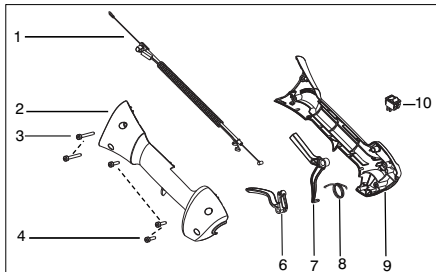

Parts List No. 545192135		Husqvarna® PARTS LIST	MODEL 128LDX (US/CAN)	
Date 5/11/12	Replaces 545192135 - 1/26/12		NOTE : Illustration may differ from actual model due to design changes.	Page: 3

***** **Service Reference** *****

Note : Due to product improvements, your unit may have a different throttle housing assembly.
Please refer to the serial number on your unit and order the parts below.

Serial Number - 2010-72N and lower, please use the following parts:

- Ref.# 1 - 545125301 - Assy-Cable/Wire Harness
- Ref.# 2 - 545062001 - Housing-throttle (RH)
- Ref.# 3 - 530016448 - Screw
- Ref.# 4 - 530016449 - Screw
- Ref.# 6 - 545066001 - Trigger
- Ref.# 7 - 530059804 - Lockout - Throttle
- Ref.# 8 - 545045601 - Spring - Lockout
- Ref.# 9 - 545067001 - Housing-throttle (LH)
- Ref.#10- 545030601 - Kit - Switch

Serial Number - 2010-73N and higher, please use the following parts: