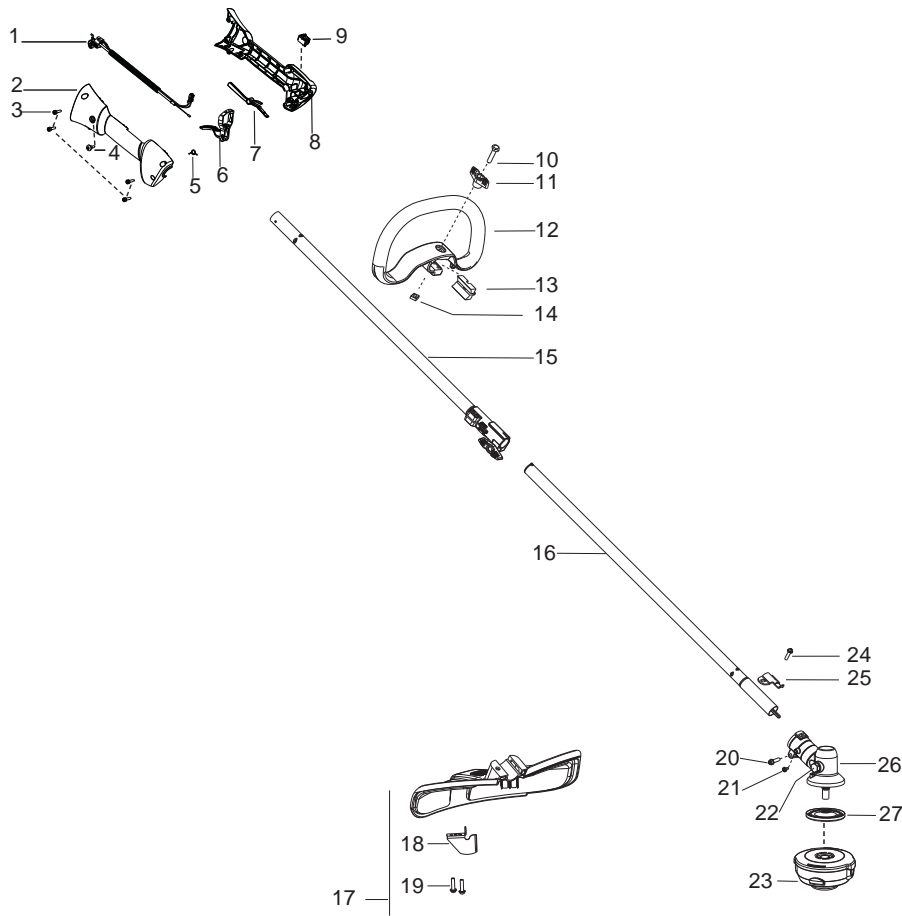

Parts List No. 545192135		Husqvarna ® PARTS LIST	MODEL 128LDX (US/CAN)
Date 5/11/12	Replaces 545192135 - 1/26/12		NOTE : Illustration may differ from actual model due to design changes.

⚠ WARNING
All repairs, adjustments and maintenance not described in the Operator's Manual must be performed by Qualified Service Personnel.

Ref.	Part No.	Description	Ref.	Part No.	Description
1.	★★★★★	Assy-Cable/Wire Harness	18.	530052286	Limiter-Line
2.	★★★★★	Housing-Throttle (RH)	19.	530015814	Screw
3.	★★★★★	Screw	20.	530016014	Screw
4.	★★★★★	Screw	21.	545003902	Screw
5.	530016454	Spring-Trigger	22.	575724601	Grease Plug - 9mm
6.	★★★★★	Trigger	23.	537338306	Assy-T25 Cutting Head
7.	★★★★★	Lockout-Throttle	24.	530015771	Screw
8.	★★★★★	Housing-Throttle (LH)	25.	530057554	Bracket-Shield
9.	★★★★★	Kit-Switch	26.	530096295	Assy-Gearbox
10.	725238051	Screw	27.	537234901	Driver Disc
11.	503879001	Knob			
12.	545144303	Assy - Loop Handle			
13.	503940301	Spacer			
14.	502197101	Nut - Square M6			
15.	545006074	Kit-Driveshaft Upper (Incl. flex)			
16.	545180849	Kit-Lower Shaft (incl. flex,20,21,22,25,26)			
17.	545030901	Kit-Shield (Incl. 18,19,24)			
				Not Shown	
				115374027	Manual
				530031159	Wrench-Hex (5/32")

✓ = New Part Number For This IPL

★ = Refer to the Service Reference Indicated for more information.(Located at the END of the IPL)

Parts List No. 545192135		Husqvarna ® PARTS LIST	MODEL 128LDX (US/CAN)
Date 5/11/12	Replaces 545192135 - 1/26/12		NOTE : Illustration may differ from actual model due to design changes.