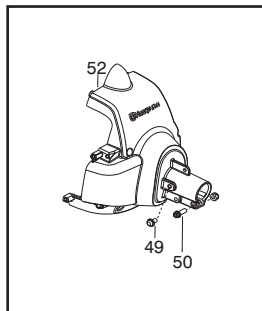

***** **Service Reference** *****

Note : Due to product improvements, your unit may have a different fan housing assembly.
Please refer to the serial number on your unit and order the parts below.

Serial Number - 2010-72N and lower, please use the following parts:

- Ref.# 49 - 530016469 - Screw
- Ref.# 50 - 530016470 - Screw
- Ref.# 52 - 545017501 - Assy. - Fan Housing