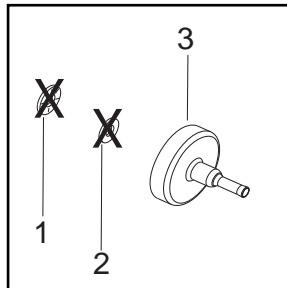

Serial Number - 2011-351N and higher, please use the following parts:
Ref.# 1 - Thrust Bearing is NOT REQUIRED
Ref.# 2 - Thrust Washer is NOT REQUIRED
Ref.# 3 - 580446601 - Kit - Clutch Drum

***** Service Reference *****

Note : Due to product improvements, your unit may have a different gas tank assembly and fuel cap.
Please refer to the serial number on your unit and order the parts below.

Serial Number - 2012-090N and lower, please use the following parts:
Page 2, Ref.# 14 - 530069599 Kit - Fuel Line
Page 2, Ref.# 16 - 530150350 Cap - Fuel
Page 2, Ref.# 19 - 545180870 Kit - Fuel Tank Assembly

Serial Number - 2012-091N and higher, please use the following parts:
Page 2, Ref.# 14 - ----- (REF. # 19)
Page 2, Ref.# 16 - 578931501 Cap - Fuel
Page 2, Ref.# 19 - 578942901 Assembly - Fuel Tank